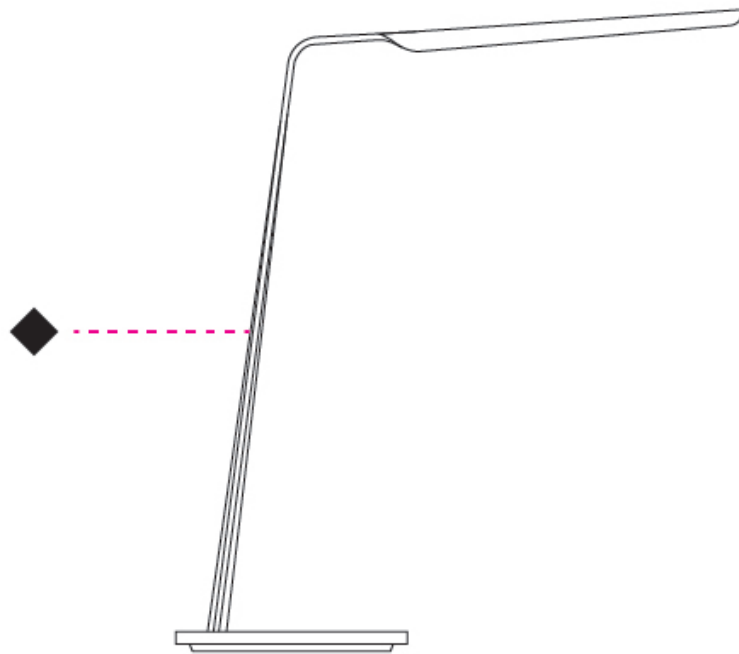

SWAN PORTABLE

D74007-

PROJECT	_____
TYPE	_____
SPECIFIER	_____
QUANTITY	_____
DATE	_____